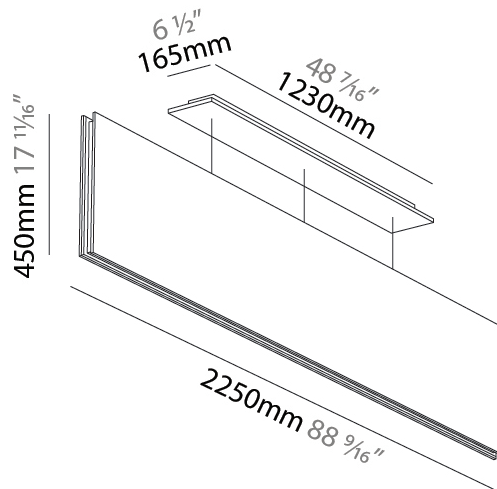

base number	LED Dimming	Color Temperature	Finish Options	Cable Length

1. To build a product code in our configurator select the specify button on the base model # product page
2. To build a manual product code on this datasheet choose from the options listed below in blue font and add the suffix to the base model #

GENERAL

Series: Lullaby
Brand: Prolicht
Division: Architectural
Mounting Type: Suspension
Mounting Location: Ceiling
Subcategory: Acoustic

PHYSICAL

Shape: Rectangle
Length (mm): 2250
Length (in): 88 ³/₁₆
Width (mm): 50
Width (in): 1 ¹⁵/₁₆
Height (mm): 450
Height (in): 17 ¹/₁₆
Light Distribution: Direct
Fixture Finish: ANC / ASH / BNA / BTC / BZE / CEL / EGG / EVG / FOG / FOS / FST / FUA / IRI / IRO / KHA / LIC / LIM / MER / MSN / MUS / ONX / PEA / PLU / POL / PPY / RAY / ROY / RST / STE / SWD / TAN / TAU
Fixture Material: Aluminum
Cable Details: 2,000mm / 6,000mm Transparent Cable

ELECTRICAL

Lamp Type: LED
Input Wattage (W): 47
Total Output Wattage (W): 42.7
Dimming: Non-Dimmable / 0-10V Dimming
Driver Included: Yes
Driver Location: Integrated
Driver Type: Constant Current - Universal
Driver Class: Class 2
Input Voltage (V): 120 - 277

LED

Color Temperature (°K): 2700 / 3000 / 3500 / 4000
Max. Delivered Lumen (lm): 6286 / 6378 / 6445 / 6562
Nominal Lumen (lm): 7510 / 7620 / 7700 / 7840
CRI: >90 CRI
Lamp Life (hrs): 80000

OPTICAL

Beam Angle: 80

RATINGS AND CERTIFICATIONS

Certified By: Certified for North American Standards
IP rating: IP20