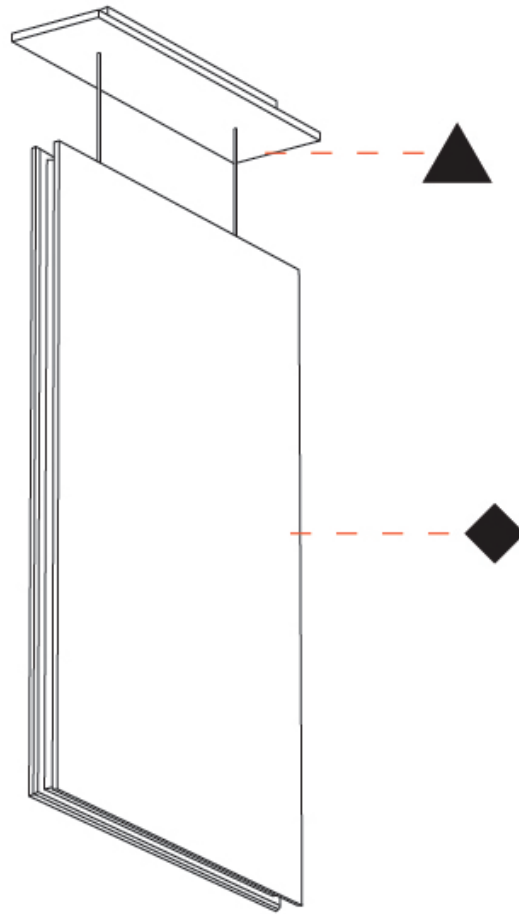

A300696-

PROJECT

TYPE

SPECIFIER

QUANTITY

DATE

A