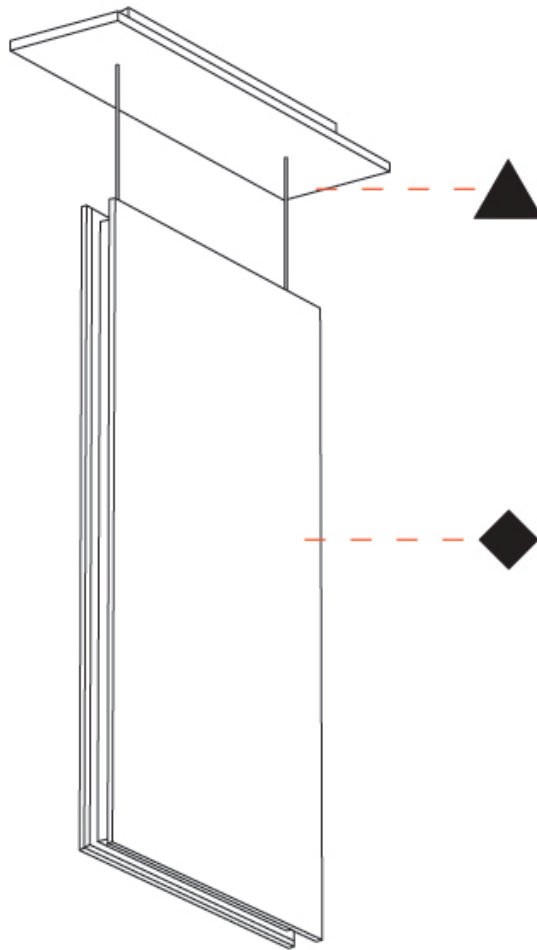

A300695-

PROJECT

TYPE

SPECIFIER

QUANTITY

DATE

A