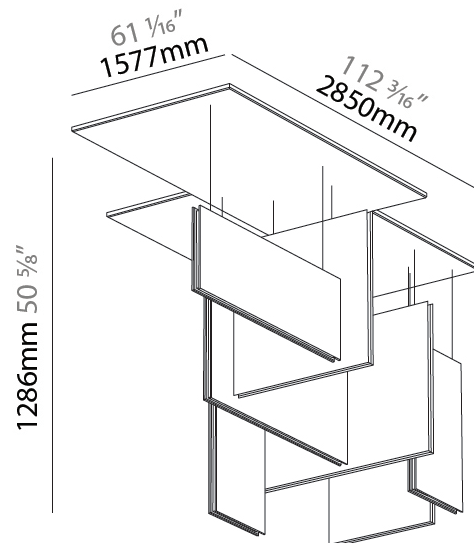

base number	LED	Color	Finish	Cable
	Dimming	Temperature	Options	Length

1. To build a product code in our configurator select the specify button on the base model # product page
2. To build a manual product code on this datasheet choose from the options listed below in blue font and add the suffix to the base model #

GENERAL

Series: Lullaby
Brand: Prolicht
Division: Architectural
Mounting Type: Suspension
Mounting Location: Ceiling
Subcategory: Acoustic

PHYSICAL

Shape: Rectangle
Length (mm): 2250
Length (in): 88 ³/₁₆
Width (mm): 50
Width (in): 1 ¹⁵/₁₆
Height (mm): 450
Height (in): 17 ¹/₁₆
Light Distribution: Direct
Fixture Finish: ANC / ASH / BNA / BTC / BZE / CEL / EGG / EVG / FOG / FOS / FST / FUA / IRI / IRO / KHA / LIC / LIM / MER / MSN / MUS / ONX / PEA / PLU / POL / PPY / RAY / ROY / RST / STE / SWD / TAN / TAU
Fixture Material: Aluminum
Cable Details: 2,000mm / 6,000mm Transparent Cable

ELECTRICAL

Lamp Type: LED
Input Wattage (W): 47
Total Output Wattage (W): 42.7
Dimming: Non-Dimmable / 0-10V Dimming
Driver Included: Yes
Driver Location: Integrated
Driver Type: Constant Current - Universal
Driver Class: Class 2
Input Voltage (V): 120 - 277

LED

Color Temperature (°K): 2700 / 3000 / 3500 / 4000
Max. Delivered Lumen (lm): 6286 / 6378 / 6445 / 6562
Nominal Lumen (lm): 7510 / 7620 / 7700 / 7840
CRI: >90 CRI
Lamp Life (hrs): 80000

OPTICAL

Beam Angle: 80

RATINGS AND CERTIFICATIONS

Certified By: Certified for North American Standards
IP rating: IP20