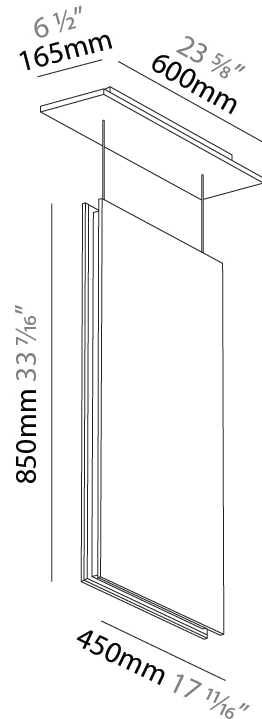

1. To build a product code in our configurator select the specify button on the base model # product page
2. To build a manual product code on this datasheet choose from the options listed below in blue font and add the suffix to the base model #

GENERAL

Series: Lullaby
Brand: Prolicht
Division: Architectural
Mounting Type: Suspension
Mounting Location: Ceiling
Subcategory: Acoustic

PHYSICAL

Shape: Rectangle
Length (mm): 450
Length (in): 17 ¹¹/₁₆
Width (mm): 50
Width (in): 1 ¹⁵/₁₆
Height (mm): 850
Height (in): 33 ⁷/₁₆
Light Distribution: Direct
Fixture Finish: ANC / ASH / BNA / BTC / BZE / CEL / EGG / EVG / FOG / FOS / FST / FUA / IRI / IRO / KHA / LIC / LIM / MER / MSN / MUS / ONX / PEA / PLU / POL / PPY / RAY / ROY / RST / STE / SWD / TAN / TAU
Fixture Material: Aluminum
Cable Details: 2,000mm / 6,000mm Transparent Cable

ELECTRICAL

Lamp Type: LED
Input Wattage (W): 9
Total Output Wattage (W): 8.2
Dimming: Non-Dimmable / 0-10V Dimming
Driver Included: Yes
Driver Location: Integrated
Driver Type: Constant Current - Universal
Driver Class: Class 2
Input Voltage (V): 120 - 277

LED

Color Temperature (°K): 2700 / 3000 / 3500 / 4000
Max. Delivered Lumen (lm): 1138 / 1155 / 1172 / 1189
Nominal Lumen (lm): 1360 / 1380 / 1400 / 1420
CRI: >90 CRI
Lamp Life (hrs): 80000

OPTICAL

Beam Angle: 80

RATINGS AND CERTIFICATIONS

Certified By: Certified for North American Standards
IP rating: IP20

PROJECT
TYPE
SPECIFIER
QUANTITY
DATE