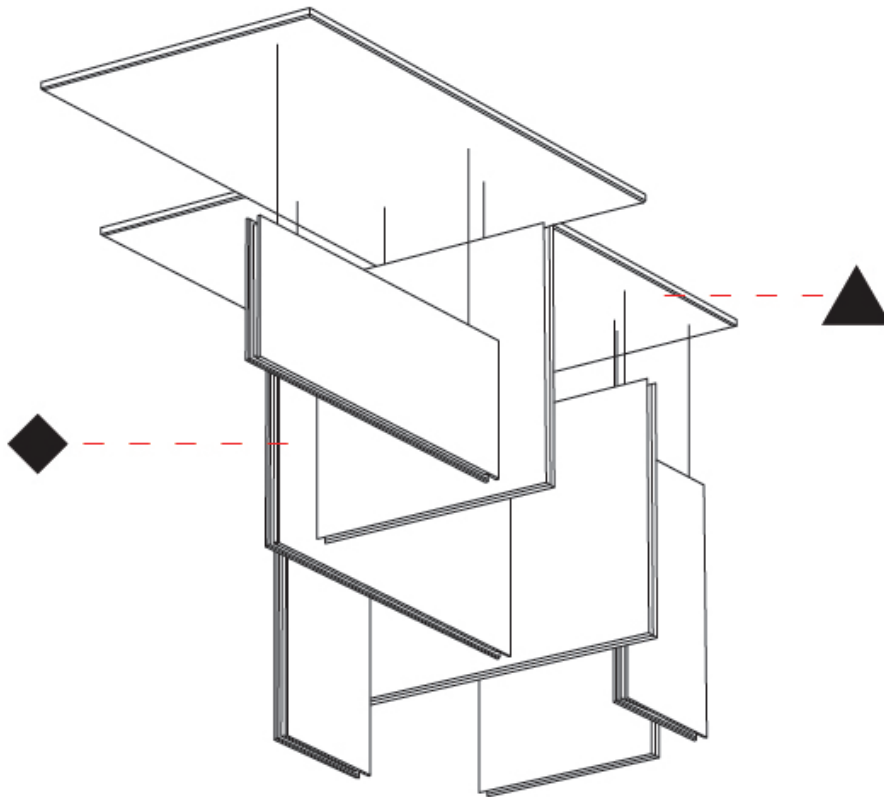

A300698-

PROJECT _____

TYPE _____

SPECIFIER _____

QUANTITY _____

DATE _____

A