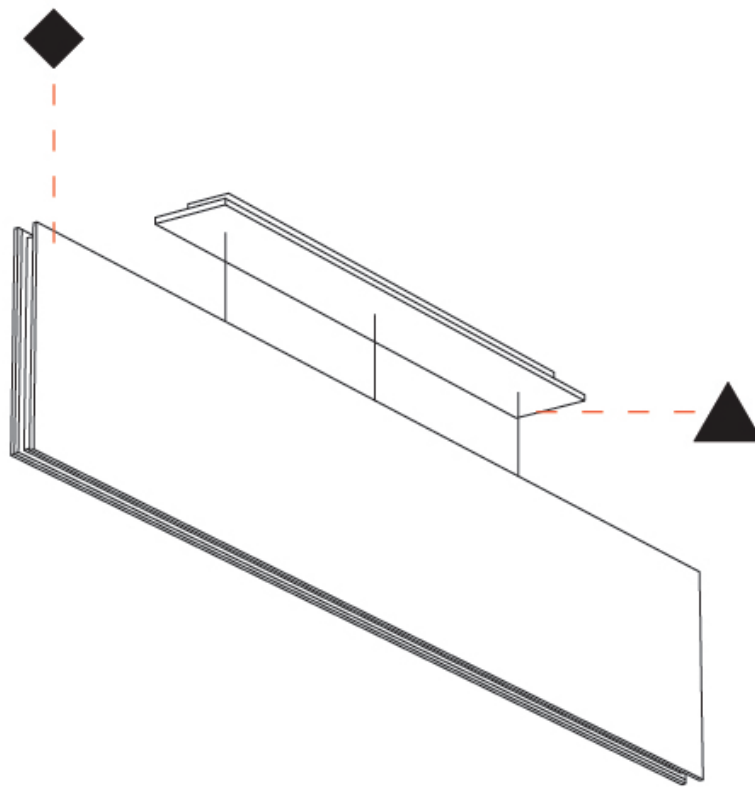

A300697-

PROJECT

TYPE

SPECIFIER

QUANTITY

DATE

A